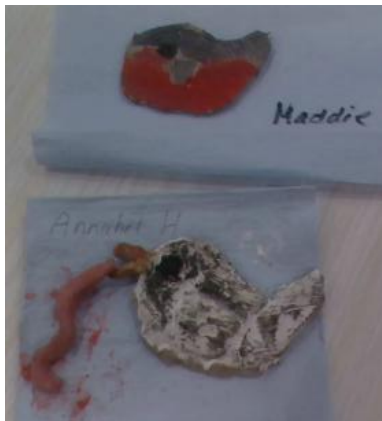

EARLY BIRDS & NIGHT OWLS

This week at Night Owls we have continued our focus around birds in connection with The Big Bird Watch RSPB.

The children have finished off their clay birds by painting them. As you can see from our pictures the results are amazing! They also had the chance to make a bird painting using finger paints. In our tuff tray area, we had hay, sticks, shredded paper and plastic eggs. The children were challenged with making a bird's nest from the resources available.

The children had great fun going on a scavenger hunt around the school. We hid laminated birds in different places, and they were tasked with finding as many as possible. They went out in small groups and got 5 house points for each bird they found. If they found the most birds out of their group, they got a bonus 50 house points.

We have started to hand out our 'All about me' forms this week. Please could we ask you to complete these, attaching photos of authorised adults allowed to collect and return them to us as soon as possible.

Next week we will be making hedgehogs in connection to National Hedgehog Day.

Our Stars of the Week this week are:

- Early Birds: Harry Y for playing nicely and following instructions
- Night Owls: Oliver M for playing nicely with his friends and tidying up when asked